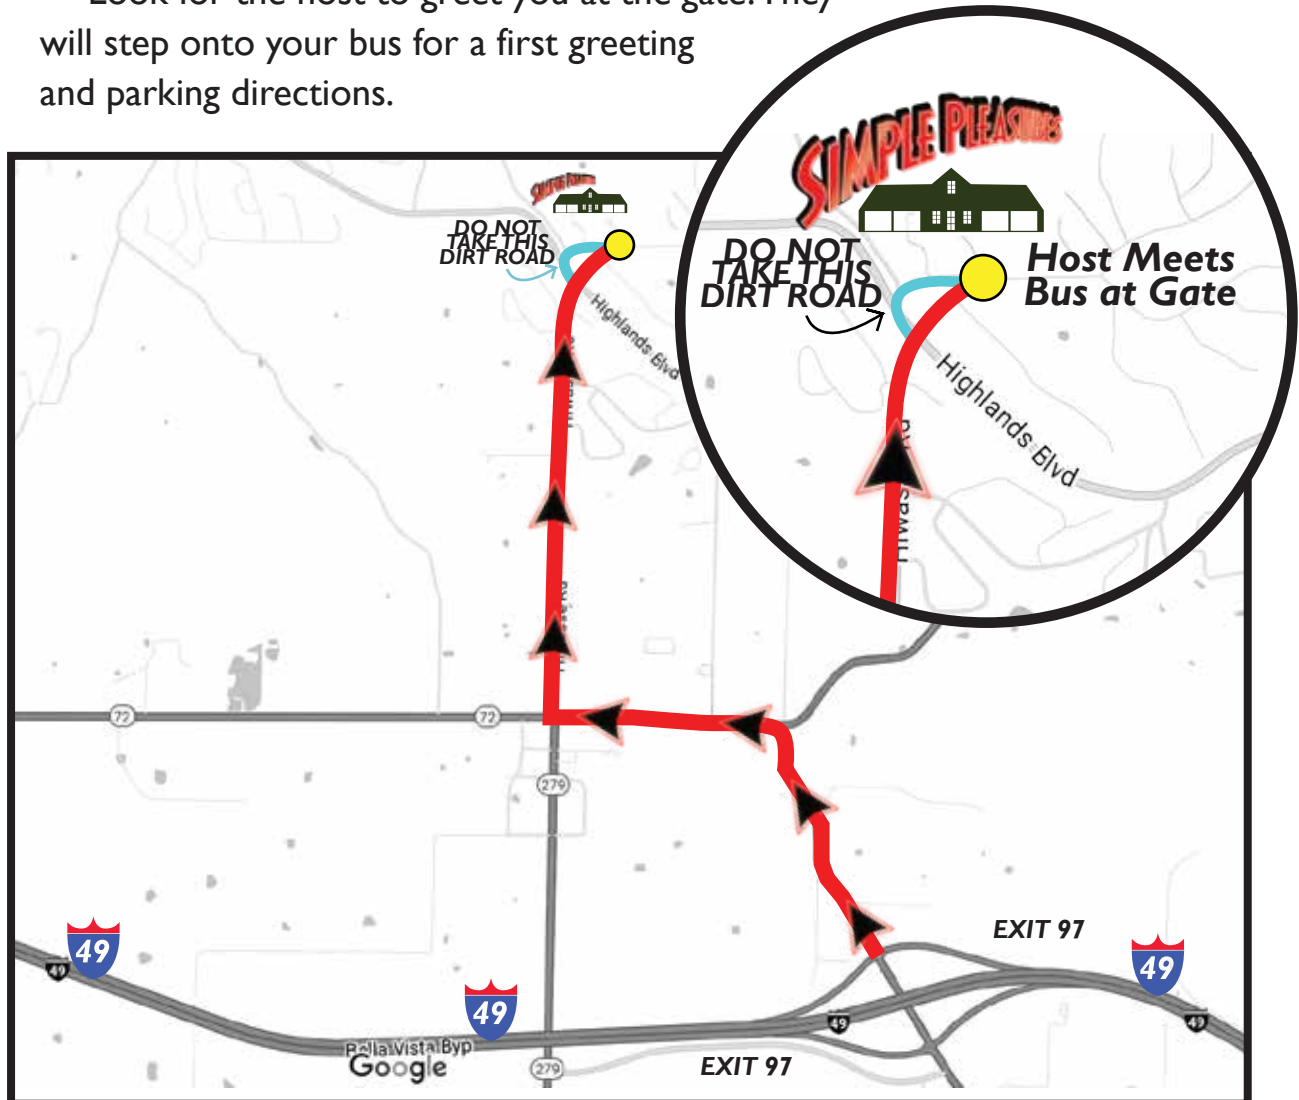

DIRECTIONS AND ARRIVAL INFORMATION

Please Review the following information to facilitate a seamless and efficient experience.

- Please call 15 minutes prior to estimated arrival time. 479-633-5042
- Before arrival, stop at the Flying J or a similar facility for a bathroom break. Our restrooms can handle crowds but 30 to 90 full bladders is slow going.
- GPS may take you down a dirt road. Stop and refer to map or call us for old-fashioned directions. Do not attempt to take. This route is not bus friendly.
- Look for the host to greet you at the gate. They will step onto your bus for a first greeting and parking directions.